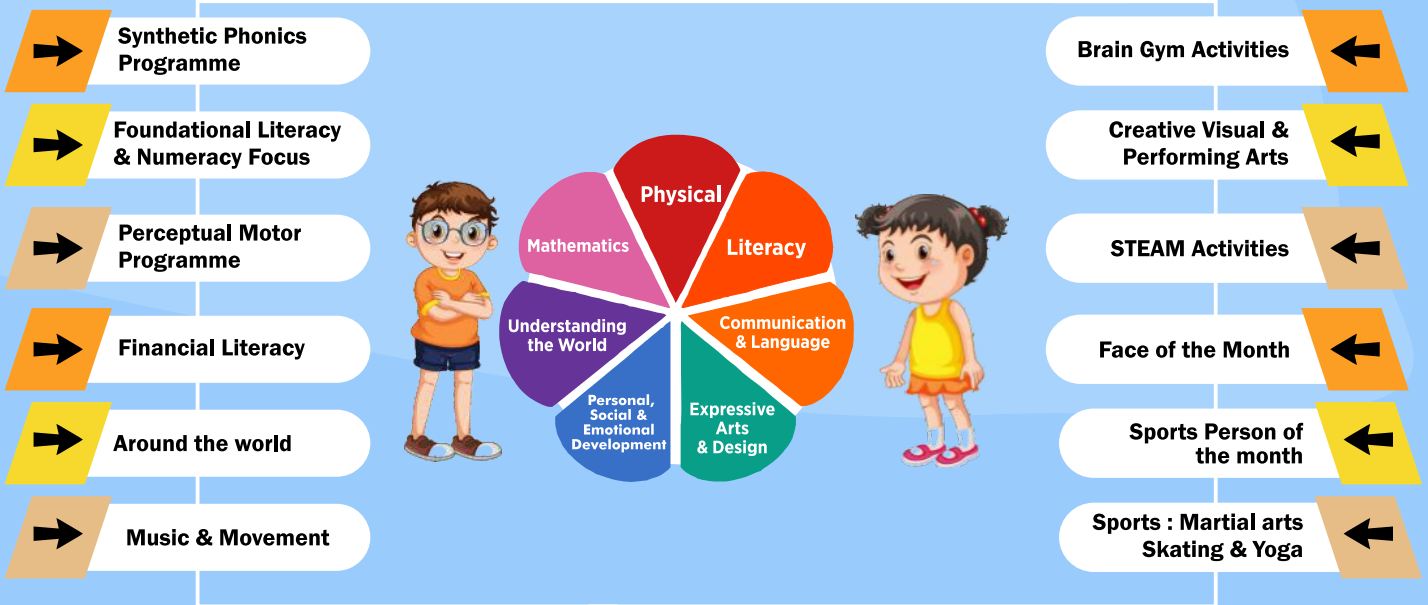

OUR UNIQUE CURRICULUM FEATURES